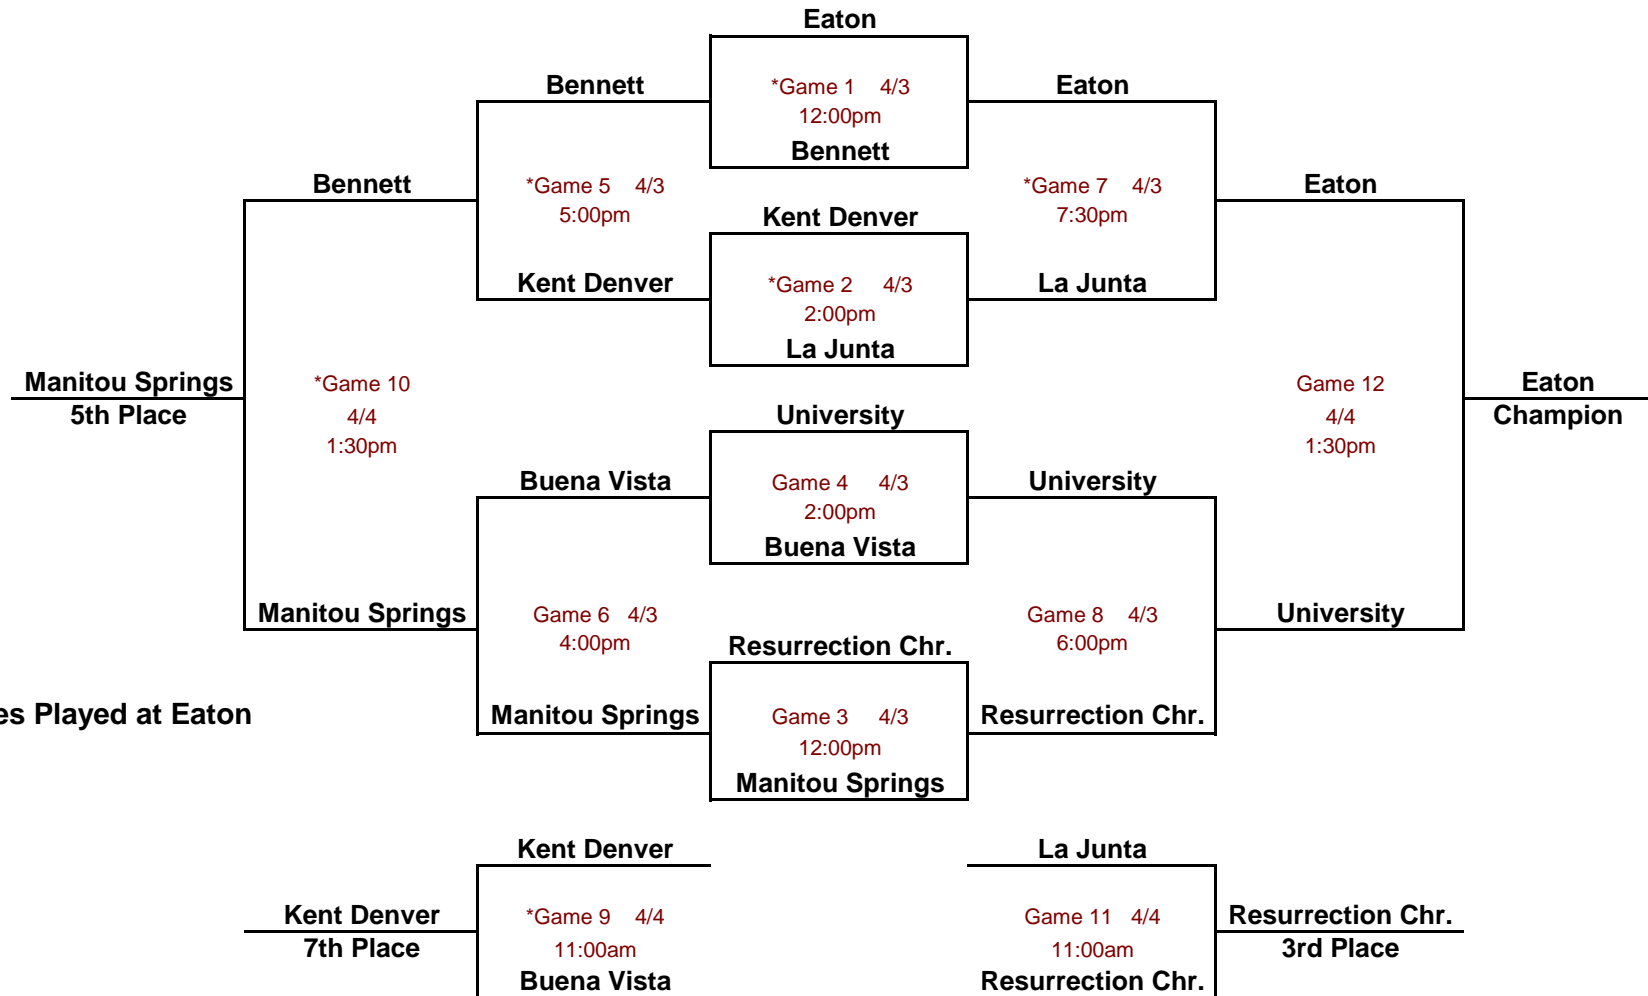

NORTHERN COLORADO BASEBALL CLASSIC 2015

* = Games Played at Eaton